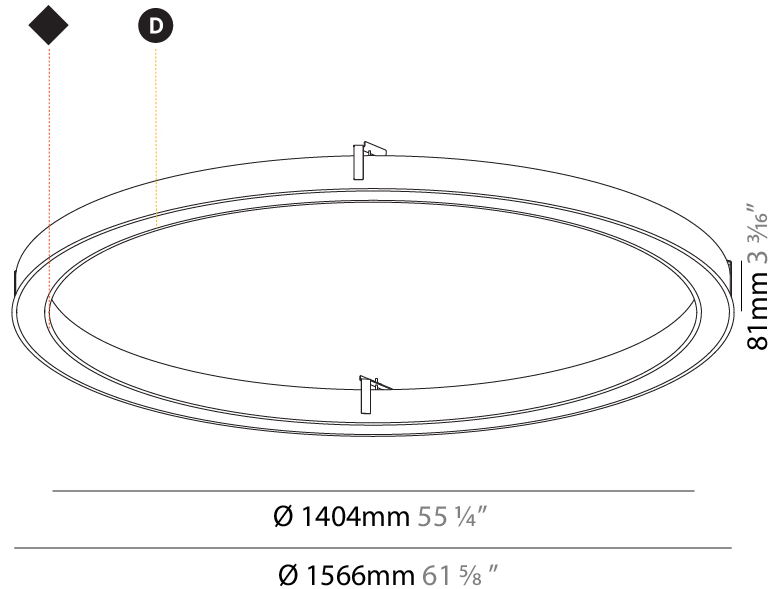

Shape: Round
 Diameter (mm): 5200
 Diameter (in): 204 3/4
 Height (mm): 90
 Height (in): 3 9/16
 Max. Overall Height (mm): 2090
 Max. Overall Height (in): 82 7/16
 Weight (kg): 47.232
 Weight (lbs): 104.15
 Diffuser: [PMMA - Opal / Microprism / Clear Microprism](#)
 Fixture Finish: [SSR / BKV / CWI / CRY / HAB / UFT / ITA / RUA / FTG / MYG / LOD / PUS / FRO / FUP / KIA / POP / BLS / SPG / MEY / GOH / CHC / COM / ABZ / JAG / OBR / MOS / ROR](#)
 Fixture Material: [PMMA / Aluminum](#)
 Cable Details: [2000mm/78 3/4" or 6000mm/236 1/4" Cable Transparent](#)

PHYSICAL

Shape: Round
 Diameter (mm): 816
 Diameter (in): 32 1/8
 Height (mm): 81
 Height (in): 3 3/16
 Min. Recessing Depth (mm): 120
 Min. Recessing Depth (in): 4 3/4
 Weight (kg): 6.755
 Weight (lbs): 14.89
 Diffuser: PMMA - Opal / Microprism / Clear Microprism
 Fixture Finish: SSR / BKV / CWI / CRY / HAB / UFT / ITA / RUA / FTG / MYG / LOD / PUS / FRO / FUP / KIA / POP / BLS / SPG / MEY / GOH / CHC / COM / ABZ / JAG / OBR / MOS / ROR
 Fixture Material: PMMA / Aluminum
 Cut-out Measurements: Dia.807mm / 31 3/4"

Shape: Round
Diameter (mm): 1566
Diameter (in): 61 5/8
Height (mm): 81
Height (in): 3 3/16
Min. Recessing Depth (mm): 120
Min. Recessing Depth (in): 4 3/4
Weight (kg): 14.042
Weight (lbs): 30.96
Diffuser: PMMA - Opal / Microprism / Clear Microprism
Fixture Finish: SSR / BKV / CWI / CRY / HAB / UFT / ITA / RUA / FTG / MYG / LOD / PUS / FRO / FUP / KIA / POP / BLS / SPG / MEY / GOH / CHC / COM / ABZ / JAG / OBR / MOS / ROR
Fixture Material: PMMA / Aluminum
Cut-out Measurements: Dia. 1557mm/61 5/16"

Certified By: Certified for North American Standards
IP rating: IP20

1557mm x 1413mm
61 5/16" x 55 5/8"

120mm
4 3/4"

10 - 30mm
3/8" - 1 3/16"

PROJECT	_____
TYPE	_____
SPECIFIER	_____
QUANTITY	_____
DATE	_____