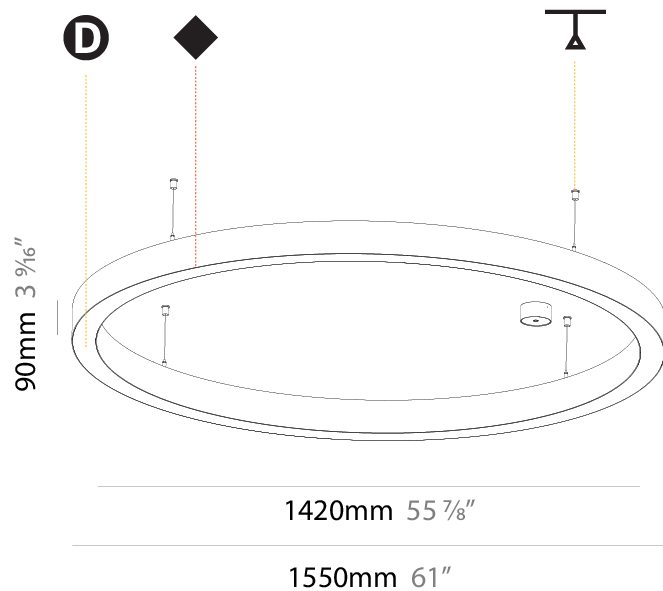

GENERAL

Series: Glorious
Subseries: Glorious 65
Partner: Prolicht
Division: Architectural
Installation: Suspension
Product Type: Pendant
Mounting Location: Ceiling
Light Distribution: Direct / Indirect

PHYSICAL

Shape: Round
Diameter (mm): 1550
Diameter (in): 61
Height (mm): 90
Height (in): 3 9/16
Max. Overall Height (mm): 2090
Max. Overall Height (in): 82 7/16
Weight (kg): 17.714
Weight (lbs): 37.71
Diffuser: [PMMA - Opal / Microprism / Clear Microprism](#)
Fixture Finish: [SSR / BKV / CWI / CRY / HAB / UFT / ITA / RUA / FTG / MYG / LOD / PUS / FRO / FUP / KIA / POP / BLS / SPG / MEY / GOH / CHC / COM / ABZ / JAG / OBR / MOS / ROR](#)
Fixture Material: [PMMA / Aluminum](#)
Cable Details: [2000mm/78 3/4" or 6000mm/236 1/4" Cable Transparent](#)

ELECTRICAL

Lamp Type: LED (Zhaga Standard)
Input Wattage (W): 154
Total Output Wattage (W): 96 / 84
Dimming: [Tri-Mode (Non-Dimming and Phase Dimming (120Vac only) and 0-10V Dimming)](#)
Driver Included: Yes
Driver Location: Integrated
Driver Type: Constant Current - Universal
Driver Class: Class 2
Input Voltage (V): 120 - 277
Constant Current (MA): 350

LED

Color Temperature (°K): [2700 / 3000 / 3500 / 4000](#)
Max. Delivered Lumen (lm): Max 20226
Nominal Lumen (lm): Max 24446
CRI: >90 CRI
Lamp Life (hrs): 50000

OPTICAL

RATINGS AND CERTIFICATIONS

Certified By: Certified for North American Standards
IP rating: IP20