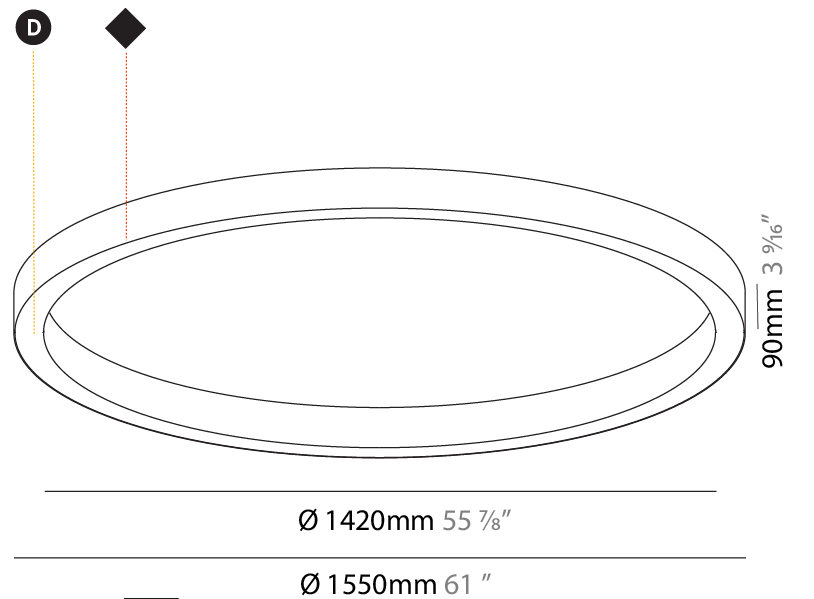

GENERAL

Series: Glorious
Subseries: Glorious 65
Partner: Prolicht
Division: Architectural
Installation: Surface
Product Type: Ceiling Surface
Mounting Location: Ceiling
Light Distribution: Direct

PHYSICAL

Shape: Round
Diameter (mm): 1550
Diameter (in): 61
Height (mm): 90
Height (in): 3 9/16
Weight (kg): 13.8
Weight (lbs): 30.16
Diffuser: PMMA - Opal / Microprism / Clear Microprism
Fixture Finish: SSR / BKV / CWI / CRY / HAB / UFT / ITA / RUA / FTG / MYG / LOD / PUS / FRO / FUP / KIA / POP / BLS / SPG / MEY / GOH / CHC / COM / ABZ / JAG / OBR / MOS / ROR
Fixture Material: PMMA / Aluminum

ELECTRICAL

Lamp Type: LED (Zhaga Standard)
Input Wattage (W): 104.2
Total Output Wattage (W): 96
Dimming: Tri-Mode (Non-Dimming and Phase Dimming (120Vac only) and 0-10V Dimming)
Driver Included: Yes
Driver Location: Integrated
Driver Type: Constant Current - Universal
Driver Class: Class 2
Input Voltage (V): 120 - 277
Constant Current (MA): 350

LED

Color Temperature (°K): 2700 / 3000 / 3500 / 4000
Max. Delivered Lumen (lm): Max 13174
Nominal Lumen (lm): Max 15910
CRI: >90 CRI
Efficiency (%): 88.4
Lamp Life (hrs): 50000

OPTICAL

RATINGS AND CERTIFICATIONS

Certified By: Certified for North American Standards
IP rating: IP20