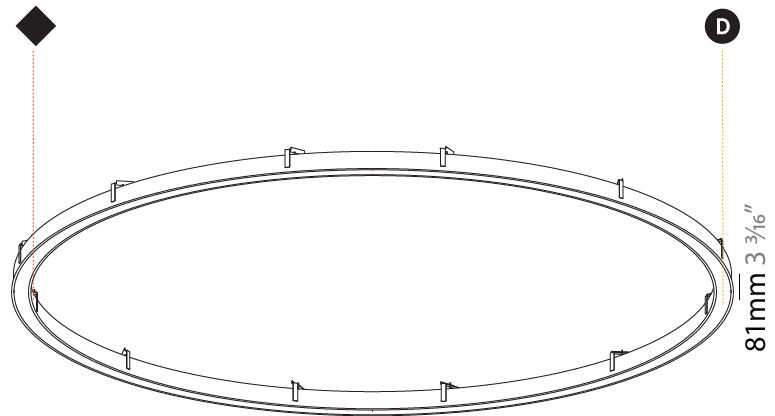

GENERAL

Series: Glorious
Subseries: Glorious 65
Partner: Prolicht
Division: Architectural
Installation: Recessed
Product Type: Ceiling Recessed
Mounting Location: Ceiling
Light Distribution: Direct

PHYSICAL

Shape: Round
Diameter (mm): 3016
Diameter (in): 118 ³/₄
Height (mm): 81
Height (in): 3 ³/₁₆
Min. Recessing Depth (mm): 120
Min. Recessing Depth (in): 4 ³/₄
Weight (kg): 27.132
Weight (lbs): 59.69
Diffuser: [PMMA - Opal / Microprism / Clear Microprism](#)
Fixture Finish: [SSR / BKV / CWI / CRY / HAB / UFT / ITA / RUA / FTG / MYG / LOD / PUS / FRO / FUP / KIA / POP / BLS / SPG / MEY / GOH / CHC / COM / ABZ / JAG / OBR / MOS / ROR](#)
Fixture Material: PMMA / Aluminum
Cut-out Measurements: Dia. 3007mm/118 3/8"

ELECTRICAL

Lamp Type: LED (Zhaga Standard)
Input Wattage (W): 208.4
Total Output Wattage (W): 192
Dimming: [Tri-Mode (Non-Dimming and Phase Dimming (120Vac only) and 0-10V Dimming)](#)
Driver Included: Yes
Driver Location: Integrated
Driver Type: Constant Current - Universal
Driver Class: Class 2
Input Voltage (V): 120 - 277
Constant Current (MA): 350

LED

Color Temperature (°K): [2700 / 3000 / 3500 / 4000](#)
Max. Delivered Lumen (lm): Max 28590
Nominal Lumen (lm): Max 34529
CRI: >90 CRI
Efficiency (%): 0.884
Lamp Life (hrs): 50000

OPTICAL

RATINGS AND CERTIFICATIONS

Certified By: Certified for North American Standards
IP rating: IP20

Ø 2854mm 112 ³/₈"
Ø 3016mm 118 ³/₄"

3007mm x 2863mm
118 ³/₈" x 112 ¹¹/₁₆"

120mm
4 ³/₄"

10 - 30mm
3/8" - 1 3/16"