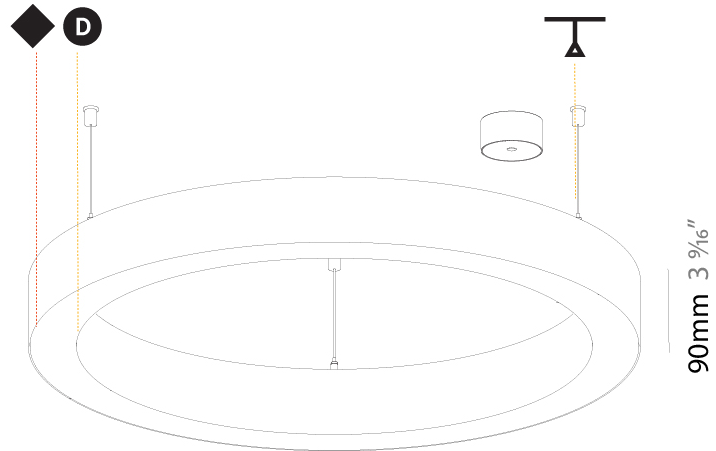

GENERAL

Series: Glorious
Subseries: Glorious 65
Partner: Prolicht
Division: Architectural
Installation: Suspension
Product Type: Pendant
Mounting Location: Ceiling
Light Distribution: Direct / Indirect

PHYSICAL

Shape: Round
Diameter (mm): 800
Diameter (in): 31 1/2
Height (mm): 90
Height (in): 3 9/16
Max. Overall Height (mm): 2090
Max. Overall Height (in): 82 7/16
Weight (kg): 8.128
Weight (lbs): 17.92
Diffuser: PMMA - Opal / Microprism / Clear Microprism
Fixture Finish: SSR / BKV / CWI / CRY / HAB / UFT / ITA / RUA / FTG / MYG / LOD / PUS / FRO / FUP / KIA / POP / BLS / SPG / MEY / GOH / CHC / COM / ABZ / JAG / OBR / MOS / ROR
Fixture Material: PMMA / Aluminum
Cable Details: 2000mm/78 3/4" or 6000mm/236 1/4" Cable Transparent

ELECTRICAL

Lamp Type: LED (Zhaga Standard)
Input Wattage (W): 77
Total Output Wattage (W): 48 / 45
Dimming: Tri-Mode (Non-Dimming and Phase Dimming (120Vac only) and 0-10V Dimming)
Driver Included: Yes
Driver Location: Integrated
Driver Type: Constant Current - Universal
Driver Class: Class 2
Input Voltage (V): 120 - 277
Constant Current (MA): 350

LED

Color Temperature (°K): 2700 / 3000 / 3500 / 4000
Max. Delivered Lumen (lm): Max 10113
Nominal Lumen (lm): Max 12223
CRI: >90 CRI
Lamp Life (hrs): 50000

OPTICAL

RATINGS AND CERTIFICATIONS

Certified By: Certified for North American Standards
IP rating: IP20

Ø 670mm 26 3/8"

Ø 800mm 31 1/2"