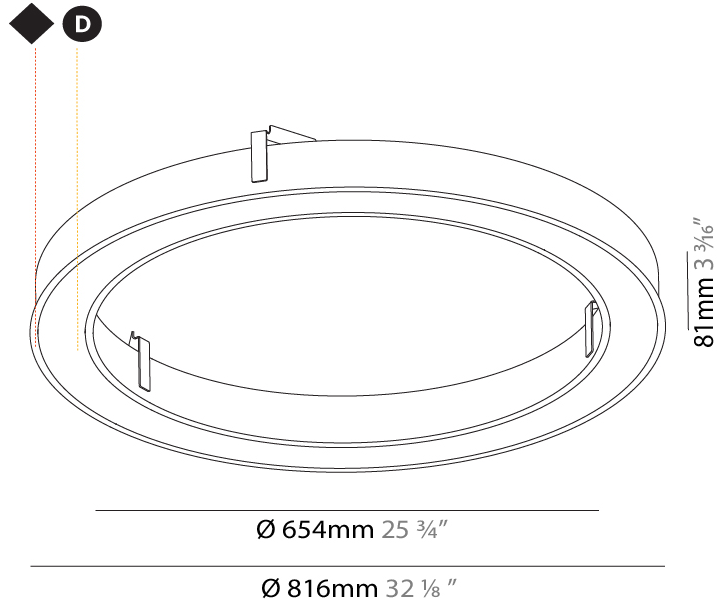

Shape: Round
 Diameter (mm): 5200
 Diameter (in): 204 3/4
 Height (mm): 90
 Height (in): 3 9/16
 Max. Overall Height (mm): 2090
 Max. Overall Height (in): 82 7/16
 Weight (kg): 47.232
 Weight (lbs): 104.15
 Diffuser: [PMMA - Opal / Microprism / Clear Microprism](#)
 Fixture Finish: [SSR / BKV / CWI / CRY / HAB / UFT / ITA / RUA / FTG / MYG / LOD / PUS / FRO / FUP / KIA / POP / BLS / SPG / MEY / GOH / CHC / COM / ABZ / JAG / OBR / MOS / ROR](#)
 Fixture Material: [PMMA / Aluminum](#)
 Cable Details: [2000mm/78 3/4" or 6000mm/236 1/4" Cable Transparent](#)

PHYSICAL

Shape: Round
 Diameter (mm): 816
 Diameter (in): 32 1/8
 Height (mm): 81
 Height (in): 3 3/16
 Min. Recessing Depth (mm): 120
 Min. Recessing Depth (in): 4 3/4
 Weight (kg): 6.755
 Weight (lbs): 14.89
 Diffuser: PMMA - Opal / Microprism / Clear Microprism
 Fixture Finish: SSR / BKV / CWI / CRY / HAB / UFT / ITA / RUA / FTG / MYG / LOD / PUS / FRO / FUP / KIA / POP / BLS / SPG / MEY / GOH / CHC / COM / ABZ / JAG / OBR / MOS / ROR
 Fixture Material: PMMA / Aluminum
 Cut-out Measurements: Dia.807mm / 31 3/4"

Certified By: Certified for North American Standards
 IP rating: IP20

PROJECT
TYPE
SPECIFIER
QUANTITY
DATE

807mm x 663mm
31 3/4" x 26 1/8"

120mm
4 3/4"

10 - 30mm
3/8" - 1 1/8"

PROJECT	_____
TYPE	_____
SPECIFIER	_____
QUANTITY	_____
DATE	_____

Shape: Round
Diameter (mm): 1566
Diameter (in): 61 5/8
Height (mm): 81
Height (in): 3 3/16
Min. Recessing Depth (mm): 120
Min. Recessing Depth (in): 4 3/4
Weight (kg): 14.042
Weight (lbs): 30.96
Diffuser: PMMA - Opal / Microprism / Clear Microprism
Fixture Finish: SSR / BKV / CWI / CRY / HAB / UFT / ITA / RUA / FTG / MYG / LOD / PUS / FRO / FUP / KIA / POP / BLS / SPG / MEY / GOH / CHC / COM / ABZ / JAG / OBR / MOS / ROR
Fixture Material: PMMA / Aluminum
Cut-out Measurements: Dia. 1557mm/61 5/16"